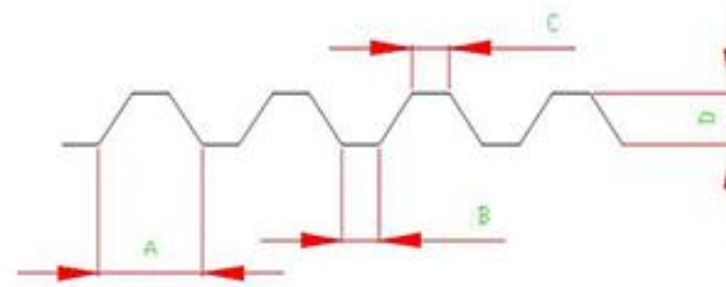

Standard 35mm Tube Modules:

0.45mm UV stabilised white polypropylene

Price quoted per m assembled length

Item	A	B	C	D (Theoretically)	D (Actually)
Dia 35mm	40 mm	20mm	20mm	17.5 mm	<20mm