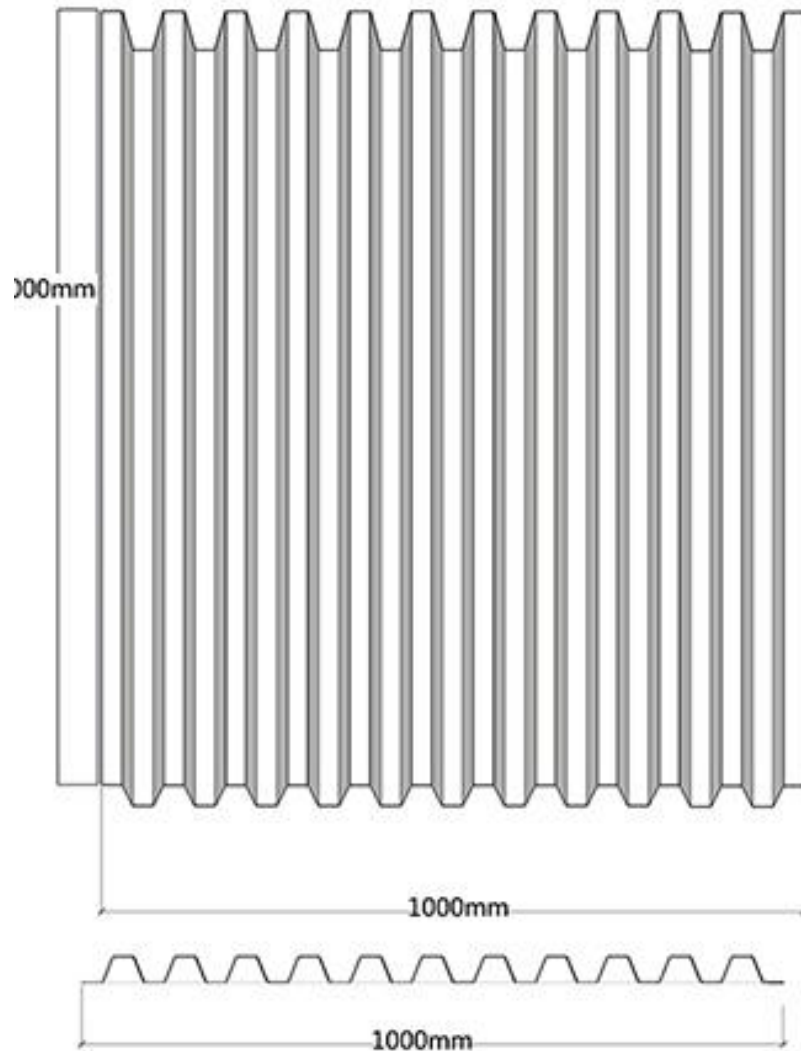

Standard 35mm Tube Modules:

0.45mm UV stabilised white polypropylene

Price quoted per m assembled length

Item	A	B	C	D (Theoretically)	D (Actually)
Dia 35mm	40 mm	20mm	20mm	17.5 mm	<20mm